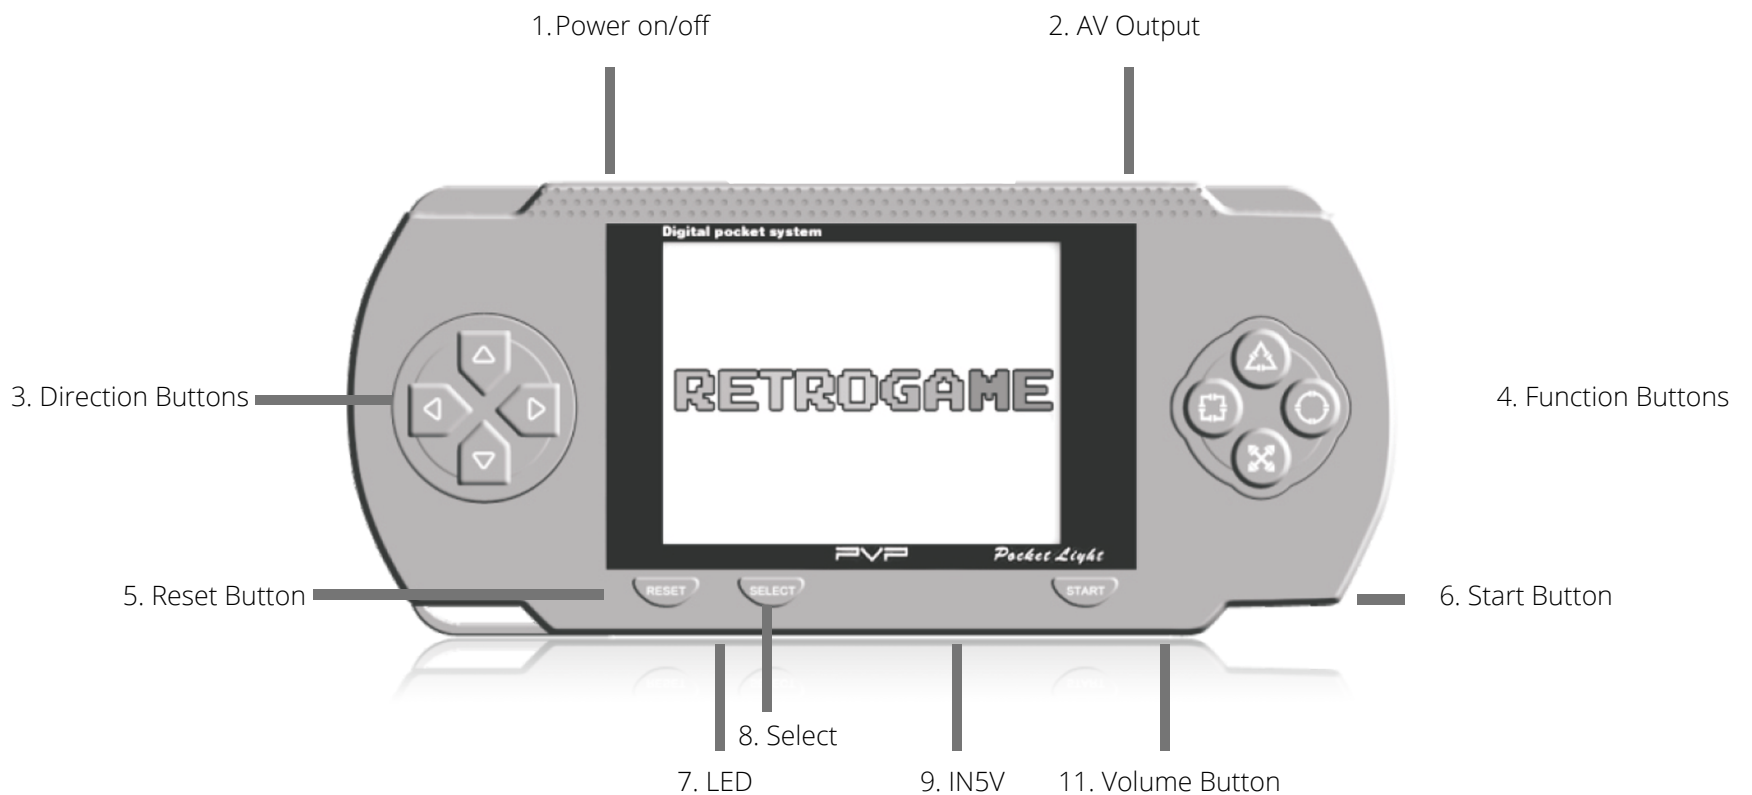

iBright

G256
Classic Gamer
User Manual

User Manual

**Thankyou for purchasing the G256 iBright Classic Gamer.
Please read User Manual prior to use and keep a copy for your records.**

Specifications

1. 8 Bit game console
2. Screen size: 2.8inch Full colour screen
3. Rated voltage: DC5V
4. Built in game card: 256 games
5. Charge time: ~ 2.5 Hours
6. Play time: ~ 4 hours
7. Rechargeable battery

Function Description

- 1. Power** For portable play, please fully charge your gamer prior to use (~2.5 hours). Charge cable included in box. Power via built in rechargeable battery OR directly use adapter DC5V output to supply power (not provided). On/off button is located on top of unit.
- 2. AV Output - Connect to TV** For play on your TV screen, connect AV cables (provided) from AV output port on your gamer to your TV.
- 3. Direction Buttons** navigate menu and game play via direction buttons.
- 4. Function Buttons** Due to large range of games included from different game suppliers, the function buttons vary per game. We suggest playing game a few times first to familiarise yourself with button features per game. eg. jump, attack etc
- 5. Reset** press button to reset the screen on your gamer.
- 6. Start** after selecting your game from game menu, press start button.
- 7. LED** working indicator
- 8. Select** scroll through menu then push select button to choose game.
- 9. INV5V** insert charge cable to charge battery.
- 10. Volume** Control. Press up or down to increase/decrease game music.